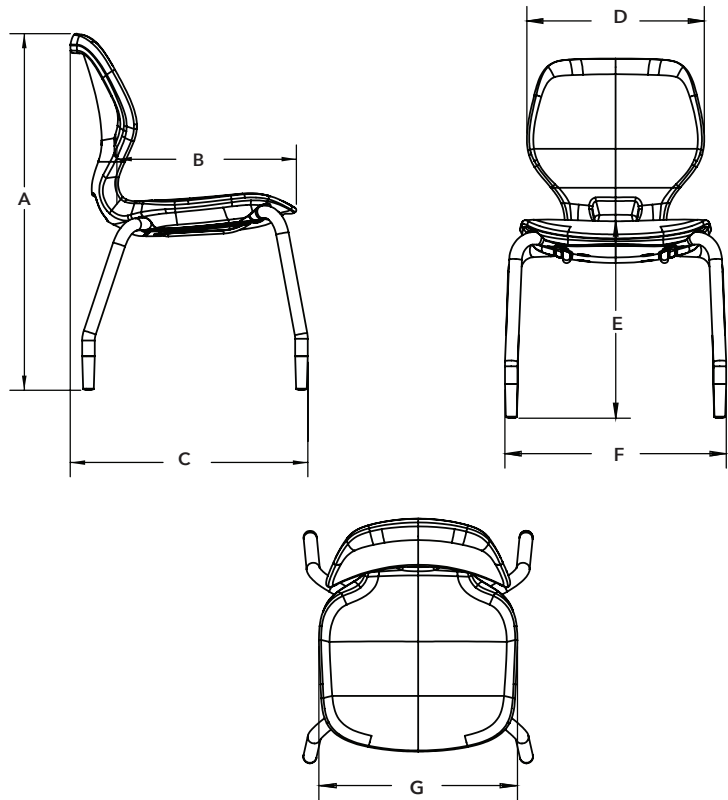

MATERIALS:

The blow molded SHELL is polypropylene material that features a waterfall front seat pan to allow for comfort and 360-degree movement. The shell's top surface includes a subtle woven pattern that allows for better airflow. Also, featured are two handles: 1) low, through hole to easily move, stack or clean the chair and 2) a curled seatback ledge to grip and lift. The taller continuous seatback adds upper back support, with a rounded top edge that can double as an armrest. Cover plate on underside of shell is made of polypropylene with integrated TPE skids. The TPE skids are soft to better protect surfaces when stacked.

The FRAME is constructed of a strong 22mm x 14-gauge steel tube frame with a 14-gauge CRS mounting plate. Frame conceals into shell cavity for a slim appearance. All frames feature a durable platinum painted finish. Consists of nylon

SHELL COLOR OPTIONS:

ADDITIONAL LEAD TIME SHELL COLOR OPTIONS:

FRAME COLOR OPTIONS:

DIMENSIONS

Model	Description		D"	W"	H"
22845	Numbers™ 10" Stack Chair (Size 1)		16.4	15.1	10
22846	Numbers™ 12" Stack Chair (Size 2)		16.4	15.1	12.1
22847	Numbers™ 14" Stack Chair (Size 3)		16.4	15.1	13.7
22839	Numbers™ 15" Stack Chair (Size 4)		18.7	16.9	14.8
22848	Numbers™ 16" Stack Chair (Size 5)		18.7	16.9	16.8
22849	Numbers™ 18" Stack Chair (Size 6)		21.5	19	18

DIMENSION KEY

Model	Description	A	B	C	D	E	F	G
22845	Numbers™ 10" Stack Chair	21.4	12.4	16.4	12.1	10	15.1	13.1
22846	Numbers™ 12" Stack Chair	23.3	12.4	16.4	12.1	12.1	15.1	13.1
22847	Numbers™ 14" Stack Chair	24.9	12.4	16.4	12.1	13.7	15.1	13.1
22839	Numbers™ 15" Stack Chair	27.6	14.3	18.7	13.9	14.8	16.9	15
22848	Numbers™ 16" Stack Chair	29.7	14.3	18.7	13.9	16.8	16.9	15
22849	Numbers™ 18" Stack Chair	32.2	17.4	21.5	15.4	18	19	16.6